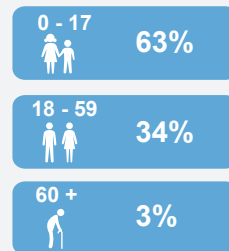

SOUTH SUDAN SITUATION

Regional overview of population of concern

as of 31 December 2017

KEY FIGURES

4.61 MILLION
population of concern

2.43 million
total refugees
from South Sudan

By country of asylum

2.18 million
pop. of concern
in South Sudan

By population of concern

USD 883.5 million requested

USD 299.3 million received (34%)

by UNHCR in 2017 for the South Sudan situation (as of 12 Dec)

SOUTH SUDANESE REFUGEES

Sex and age breakdown of registered refugees in the region

Yearly and Cumulative South Sudanese Refugee Arrivals

2017 arrivals (1 Jan - 31 Dec): 668,192

based on field reports, UNHCR and Government registration

The population figures are based on best available information at the time of production. UNHCR continues to verify figures. Future updates may vary as new information becomes available.