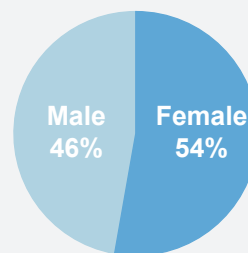

SOUTH SUDAN SITUATION

Regional overview of population of concern

as of 31 December 2017

KEY FIGURES

4.61 MILLION
population of concern

2.43 million
total refugees
from South Sudan

By country of asylum

2.18 million
pop. of concern
in South Sudan

By population of concern

USD 883.5 million requested

USD 299.3 million received (34%)

by UNHCR in 2017 for the South Sudan situation (as of 12 Dec)

SOUTH SUDANESE REFUGEES

Sex and age breakdown of registered refugees in the region

Yearly and Cumulative South Sudanese Refugee Arrivals

2017 arrivals (1 Jan - 31 Dec): 668,192

based on field reports, UNHCR and Government registration

The population figures are based on best available information at the time of production. UNHCR continues to verify figures. Future updates may vary as new information becomes available.