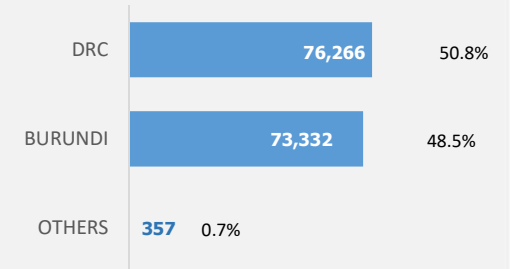

CoO Breakdown (Ref)