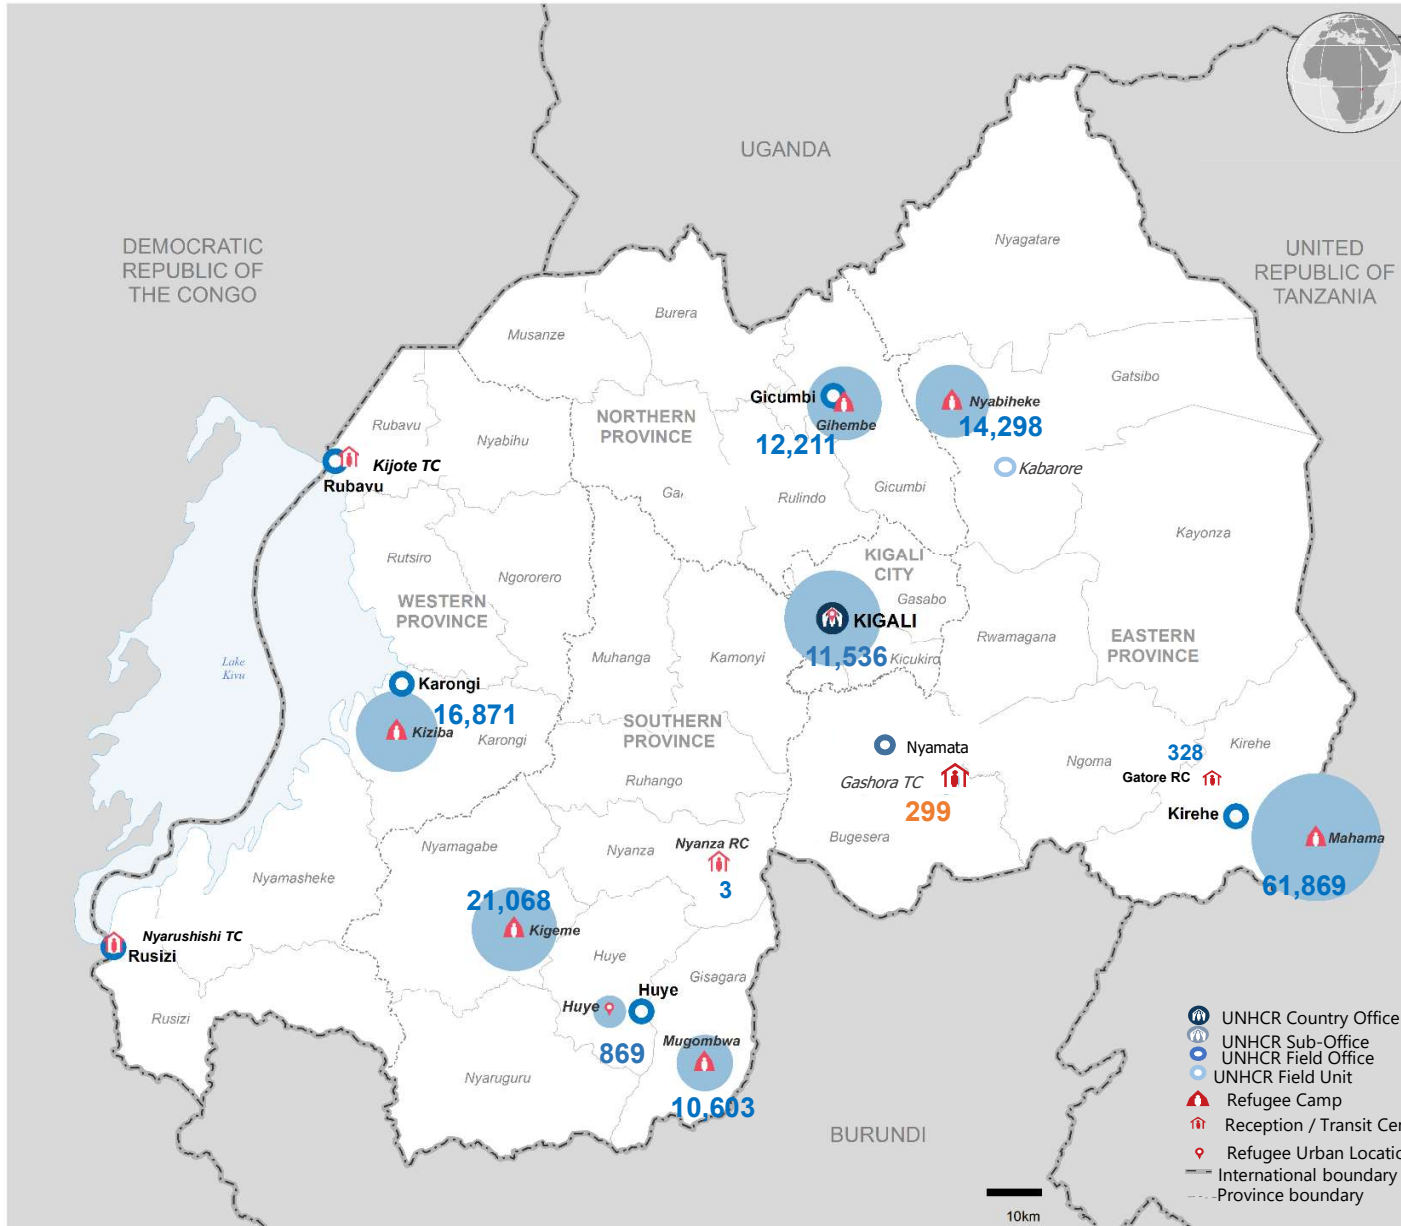

Rwanda
Population of Concern to UNHCR
 as of 31st December 2019

Population Figures

Total Population

149,955

Refugees

144,602

Asylum Seekers

488

Others

4,865

CoO Breakdown (Ref)

Age Breakdown

Monthly Registration Trends