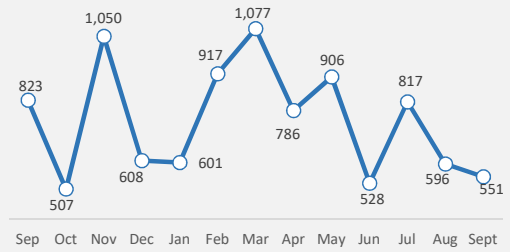

Population Figures

Total Population **149,212**

Refugees **144,951**

Asylum Seekers **291**

Others **3,970**

CoO Breakdown (Ref)

Age Breakdown

Monthly Registration Trends