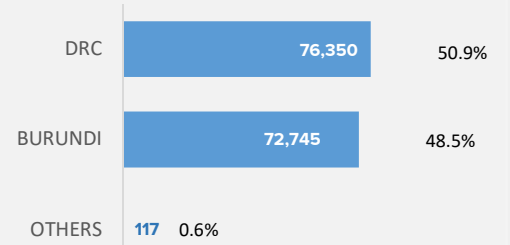

Population Figures

Total Population **149,212**

Refugees **144,951**

Asylum Seekers **291**

Others **3,970**

CoO Breakdown (Ref)

Age Breakdown

Monthly Registration Trends