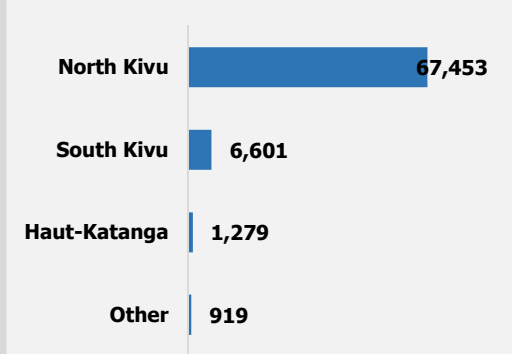

**Population Figures**

**Congolese Population** **76,252**

**Households** **15,576**

**Refugees** **73,353**

**Asylum Seekers** **188**

**Others** **2,711**

**Age Breakdown**

**Urban Vs Camp (Ref)**

**Province of origin (Ref)**

The boundaries and names shown and the designations used on this map do not imply official endorsement or acceptance by the United Nations