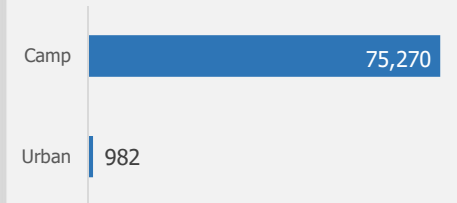

**Population Figures**

**Congolese Population** **76,252**

**Households** **15,576**

**Refugees** **73,353**

**Asylum Seekers** **188**

**Others** **2,711**

**Age Breakdown**

**Urban Vs Camp (Ref)**