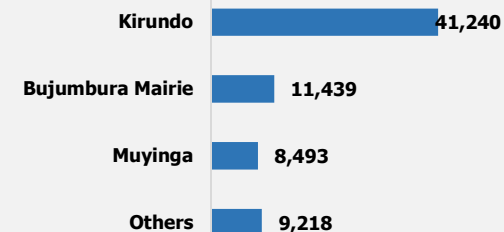

Province of origin

The boundaries and names shown and the designations used on this map do not imply official endorsement or acceptance by the United Nations