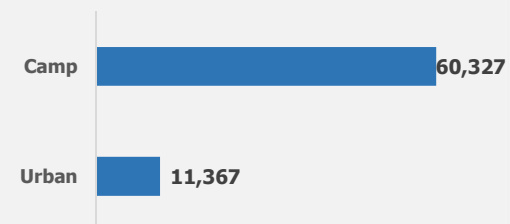

Rwanda
Burundian Population
as of 31st March 2020

Population Figures

Burundian Population	71,694
Households	26,204
Group Registered	1,304
Refugees	69,831
Asylum Seekers	70
Others	1,793

Age Breakdown

Urban Vs Camp