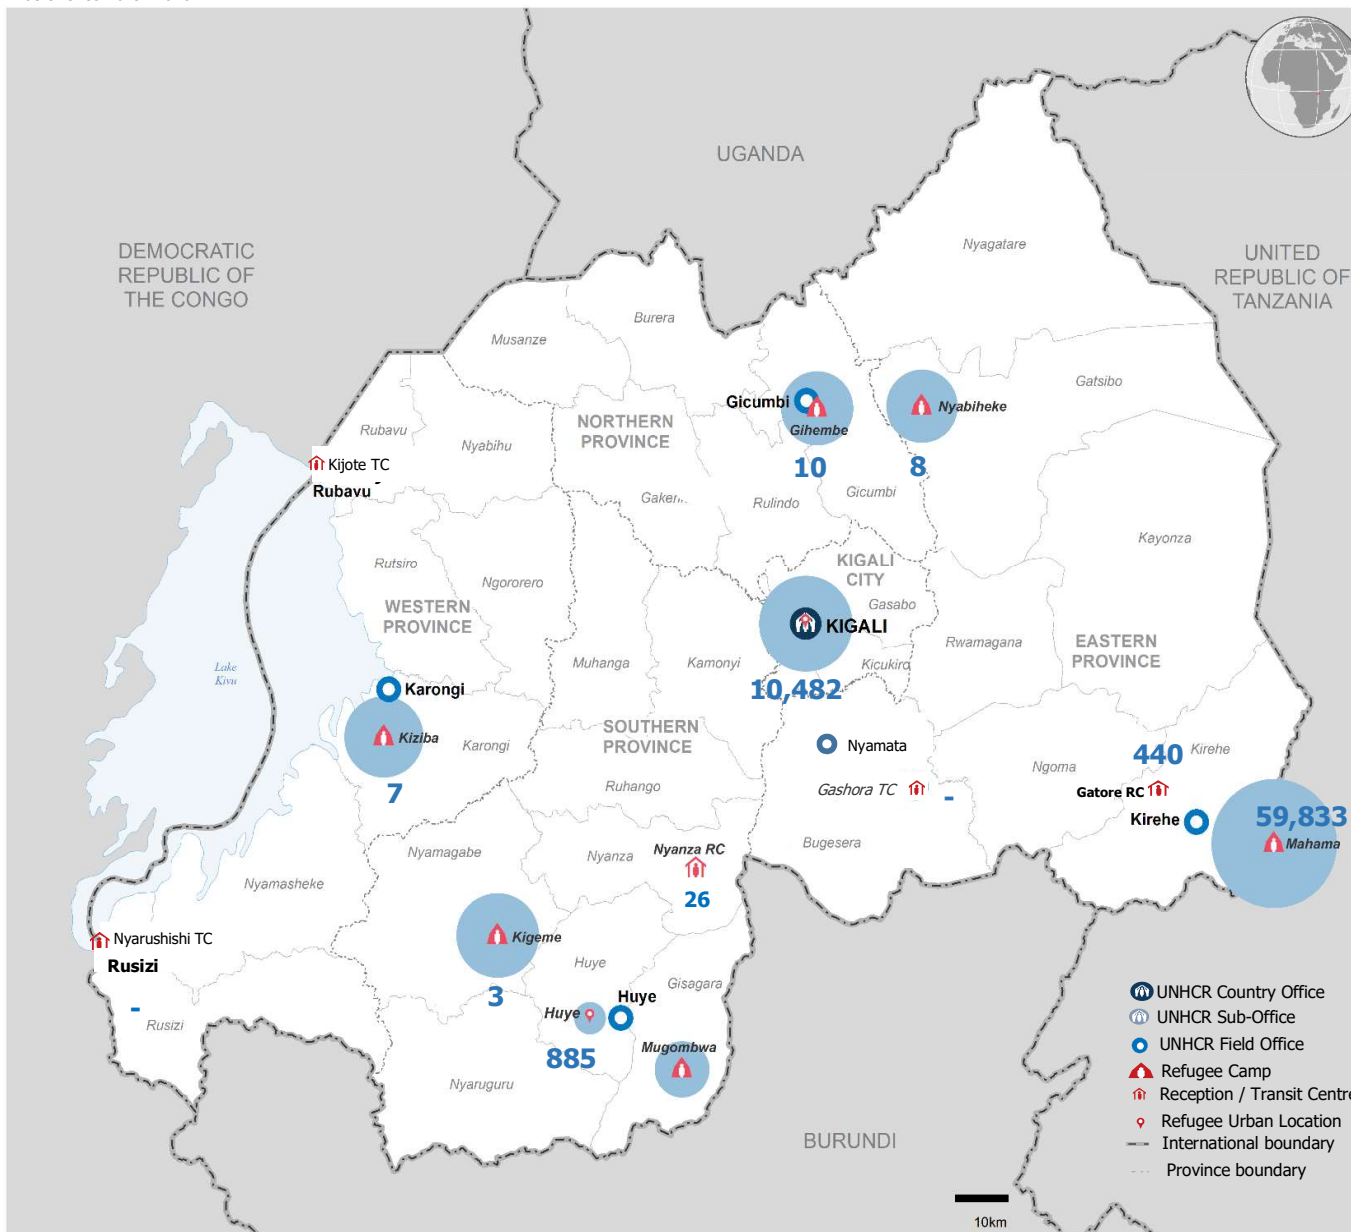

Rwanda
Burundian Population
as of 31st March 2020

Population Figures

Burundian Population	71,694
Households	26,204
Group Registered	1,304
Refugees	69,831
Asylum Seekers	70
Others	1,793

Age Breakdown

Urban Vs Camp

Province of origin

The boundaries and names shown and the designations used on this map do not imply official endorsement or acceptance by the United Nations