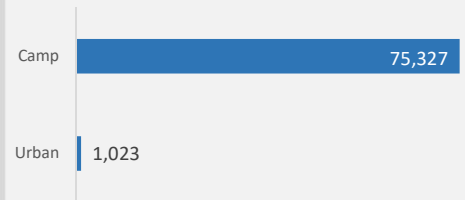

Rwanda
Congolese Population
 as of 30th September 2019

Population Figures

Congolese Population	76,350
Households	15,680
Refugees	73,551
Asylum Seekers	205
Others	2,594

Age Breakdown

Urban Vs Camp (Ref)

Province of origin (Ref)