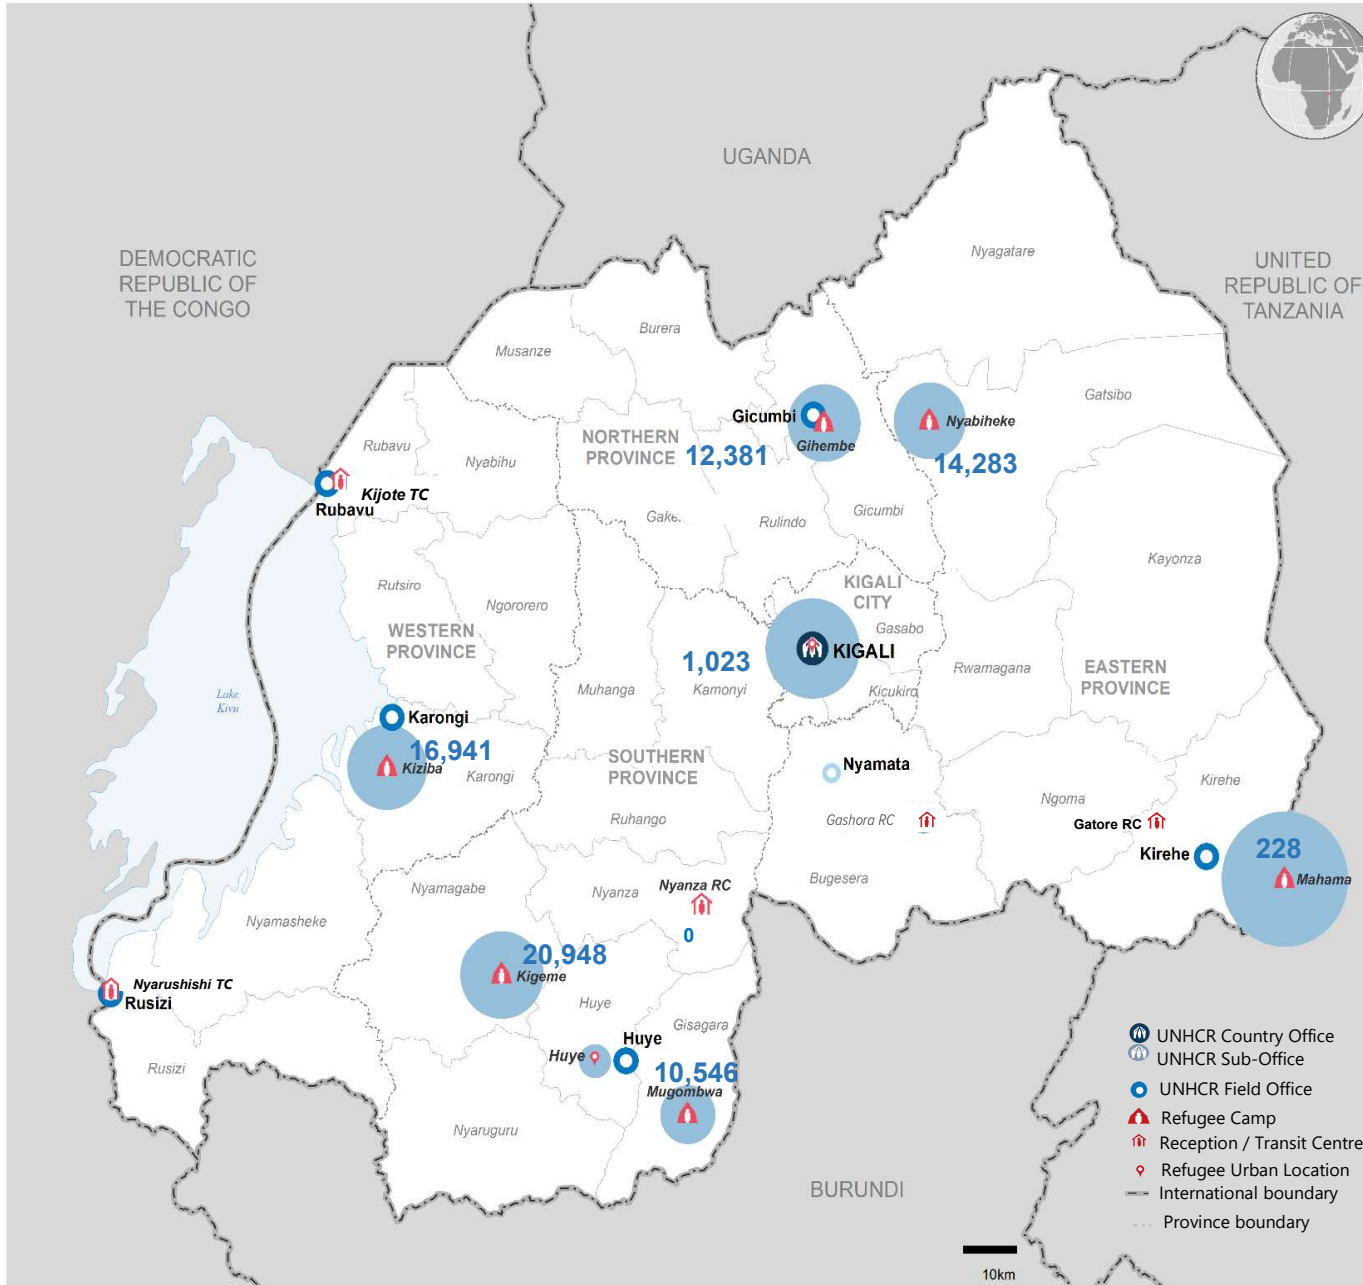

Rwanda
Congolese Population
 as of 30th September 2019

Population Figures

Congolese Population	76,350
Households	15,680
Refugees	73,551
Asylum Seekers	205
Others	2,594

Age Breakdown

Urban Vs Camp (Ref)

Province of origin (Ref)

- UNHCR Country Office
- UNHCR Sub-Office
- UNHCR Field Office
- Refugee Camp
- Reception / Transit Centre
- Refugee Urban Location
- International boundary
- Province boundary

10km