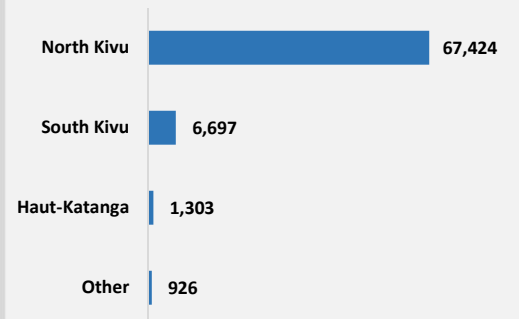

Rwanda
Congolese Population
 as of 30th September 2019

Population Figures

Congolese Population	76,350
Households	15,680
Refugees	73,551
Asylum Seekers	205
Others	2,594

Age Breakdown

Urban Vs Camp (Ref)

Province of origin (Ref)

- UNHCR Country Office
- UNHCR Sub-Office
- UNHCR Field Office
- Refugee Camp
- Reception / Transit Centre
- Refugee Urban Location
- International boundary
- Province boundary

10km