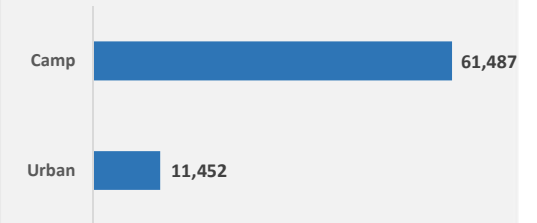

Population Figures

Burundian Population	72,939
Households	27,106
Group Registered	862
Refugees	71,349
Asylum Seekers	79
Others	1,511

Age Breakdown

Urban Vs Camp

Province of origin