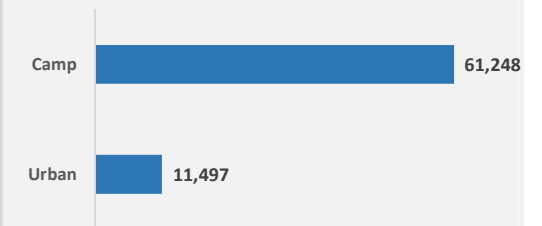

Rwanda
Burundian Population
 as of 30th September 2019

Population Figures

Burundian Population	72,745
Households	26,958
Group Registered	819
Refugees	71,403
Asylum Seekers	80
Others	1,262

Age Breakdown

Urban Vs Camp

Province of origin