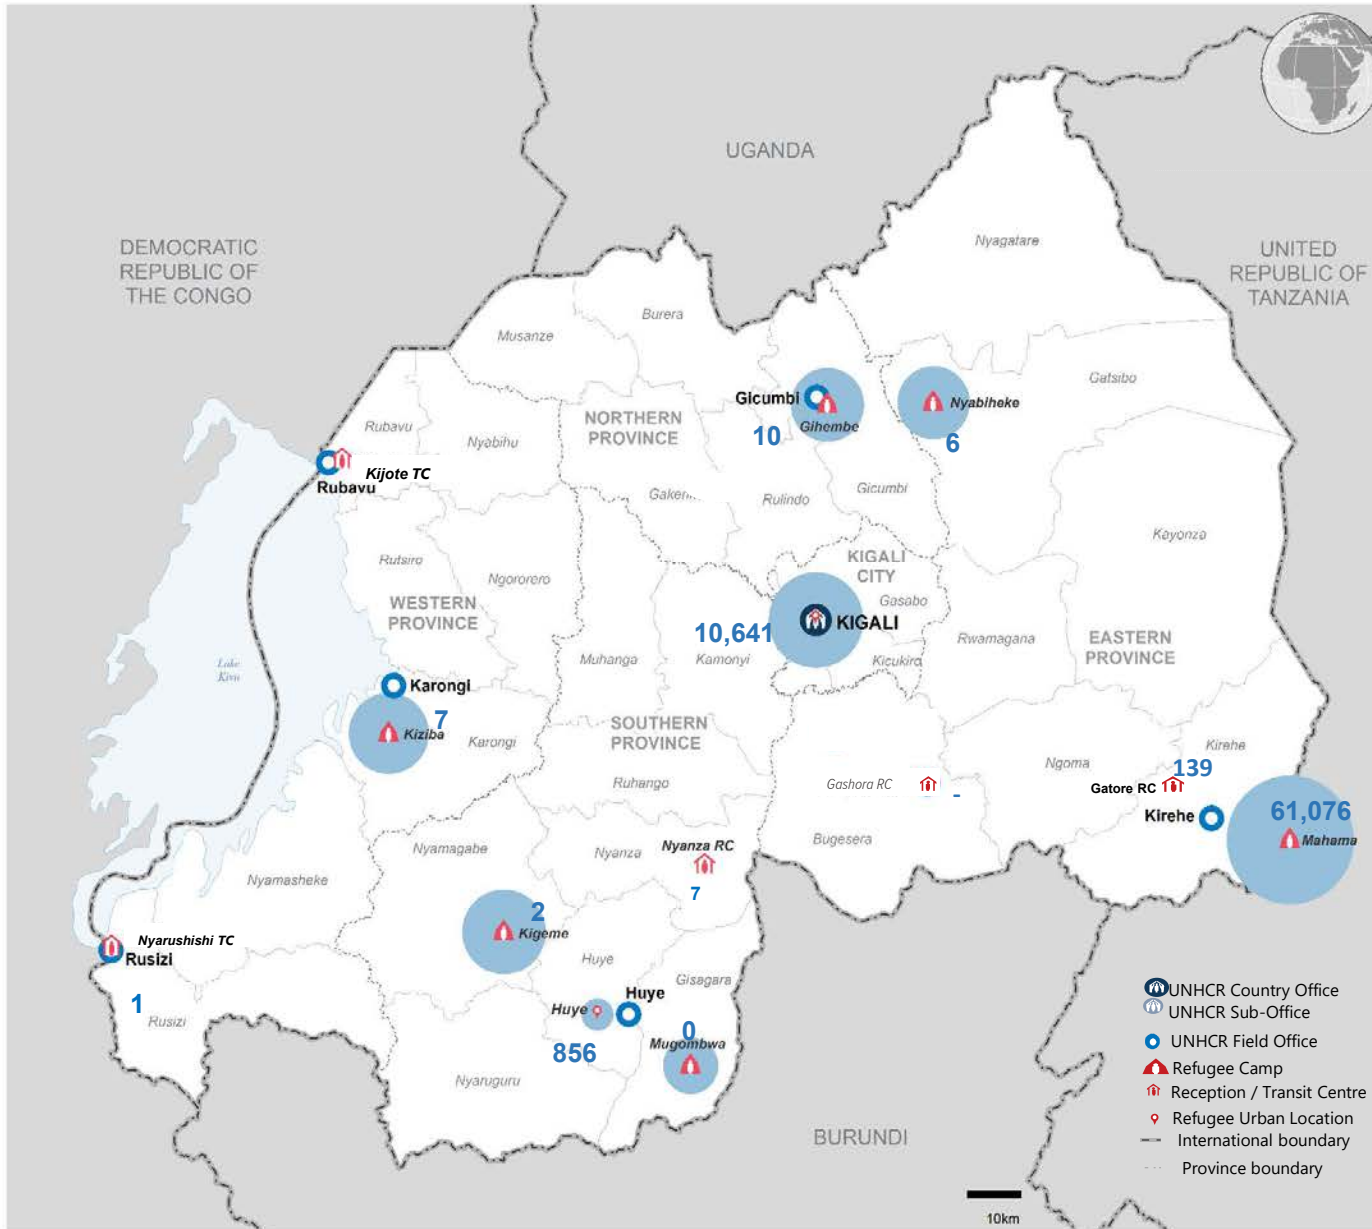

Rwanda
Burundian Population
 as of 30th September 2019

Population Figures

Burundian Population	72,745
Households	26,958
Group Registered	819
Refugees	71,403
Asylum Seekers	80
Others	1,262

Age Breakdown

Urban Vs Camp

Province of origin