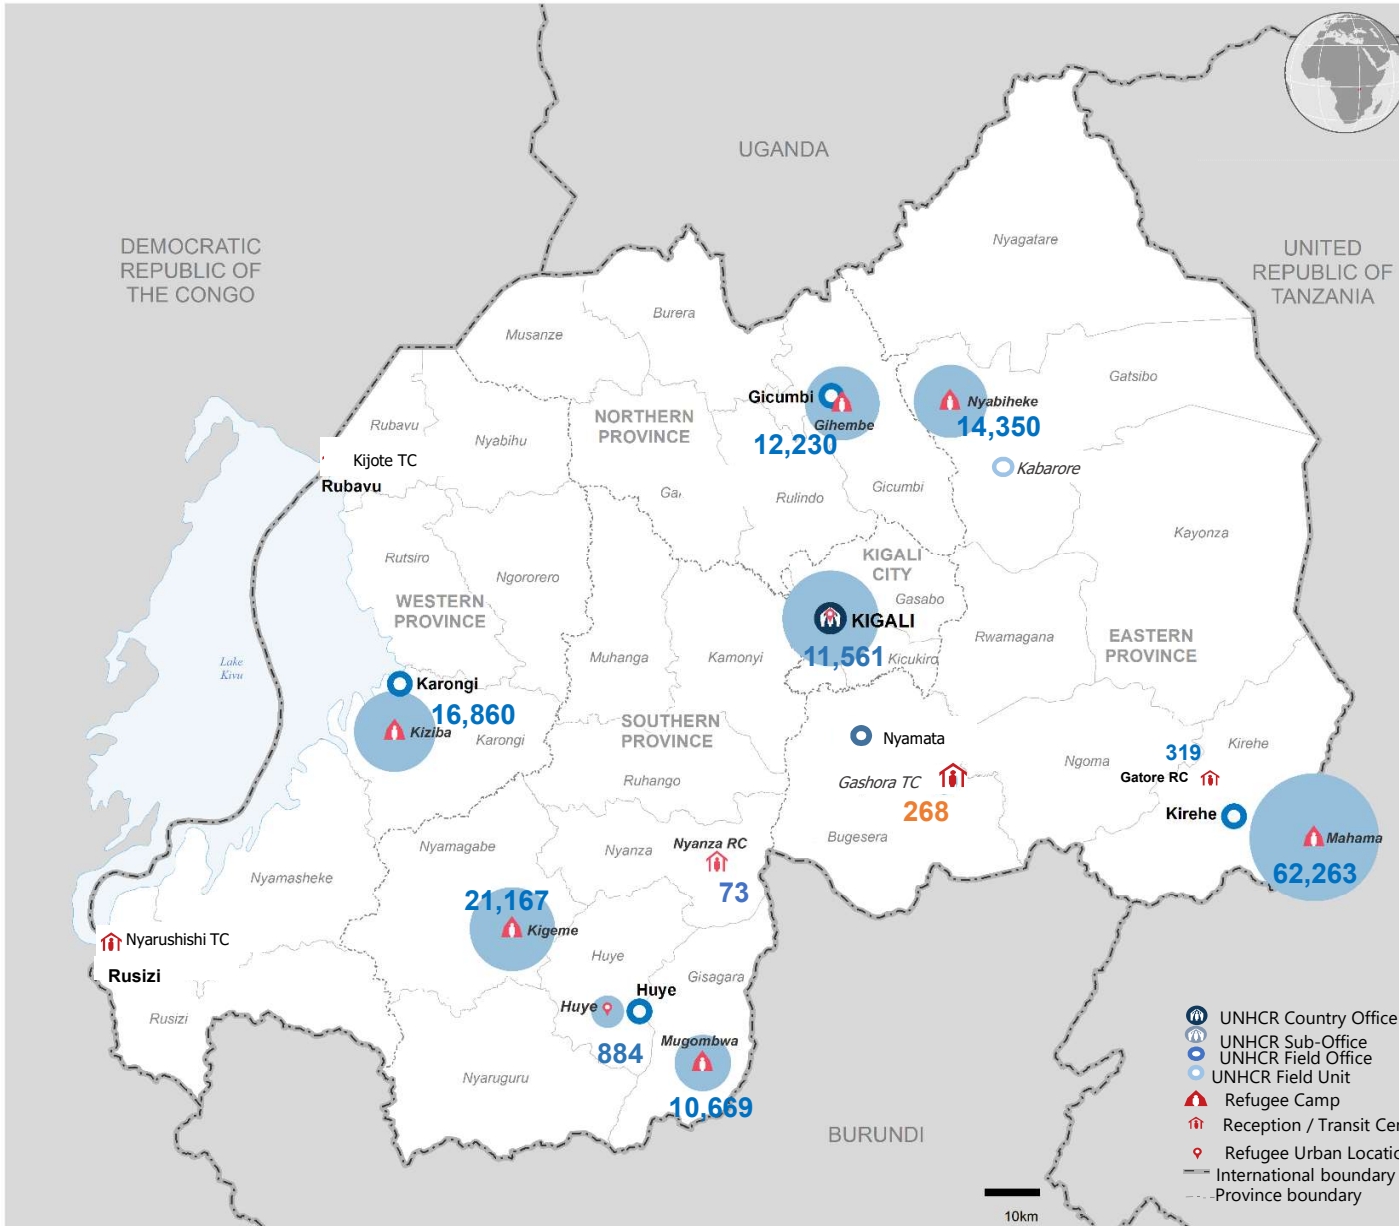

Rwanda
Population of Concern to UNHCR
 as of 29th February 2020

Population Figures

Total Population **150,644**

Refugees **145,634**

Asylum Seekers **498**

Others **4,512**

CoO Breakdown (Ref)

Age Breakdown

Monthly Registration Trends