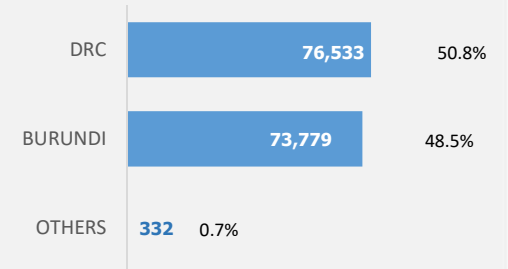

Rwanda
Population of Concern to UNHCR
 as of 29th February 2020

Population Figures

Total Population **150,644**

Refugees **145,634**

Asylum Seekers **498**

Others **4,512**

CoO Breakdown (Ref)

Age Breakdown