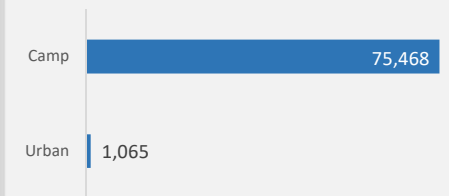

Population Figures

Congolese Population	76,533
Households	15,620
Refugees	73,570
Asylum Seekers	274
Others	2,689

Age Breakdown

Urban Vs Camp (Ref)

Province of origin (Ref)

The boundaries and names shown and the designations used on this map do not imply official endorsement or acceptance by the United Nations