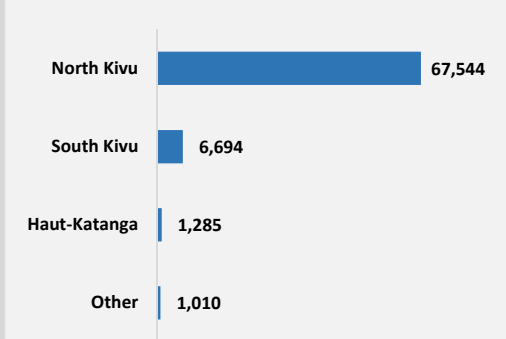

Population Figures

Congolese Population	76,533
Households	15,620
Refugees	73,570
Asylum Seekers	274
Others	2,689

Age Breakdown

Urban Vs Camp (Ref)

Province of origin (Ref)

The boundaries and names shown and the designations used on this map do not imply official endorsement or acceptance by the United Nations