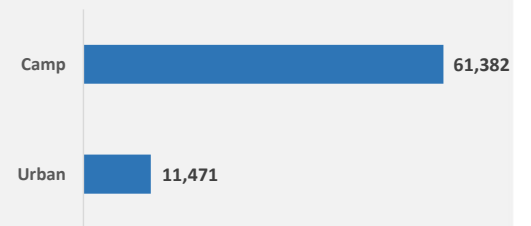

Population Figures

Burundian Population	72,853
Households	26,803
Group Registered	762
Refugees	71,687
Asylum Seekers	85
Others	1,081

Age Breakdown

Urban Vs Camp

Province of origin