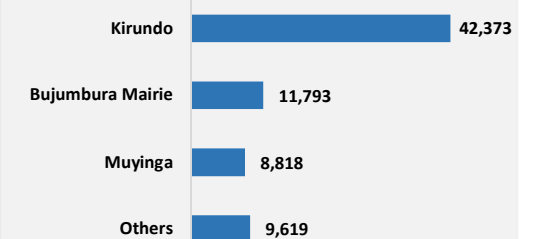

Province of origin

The boundaries and names shown and the designations used on this map do not imply official endorsement or acceptance by the United Nations