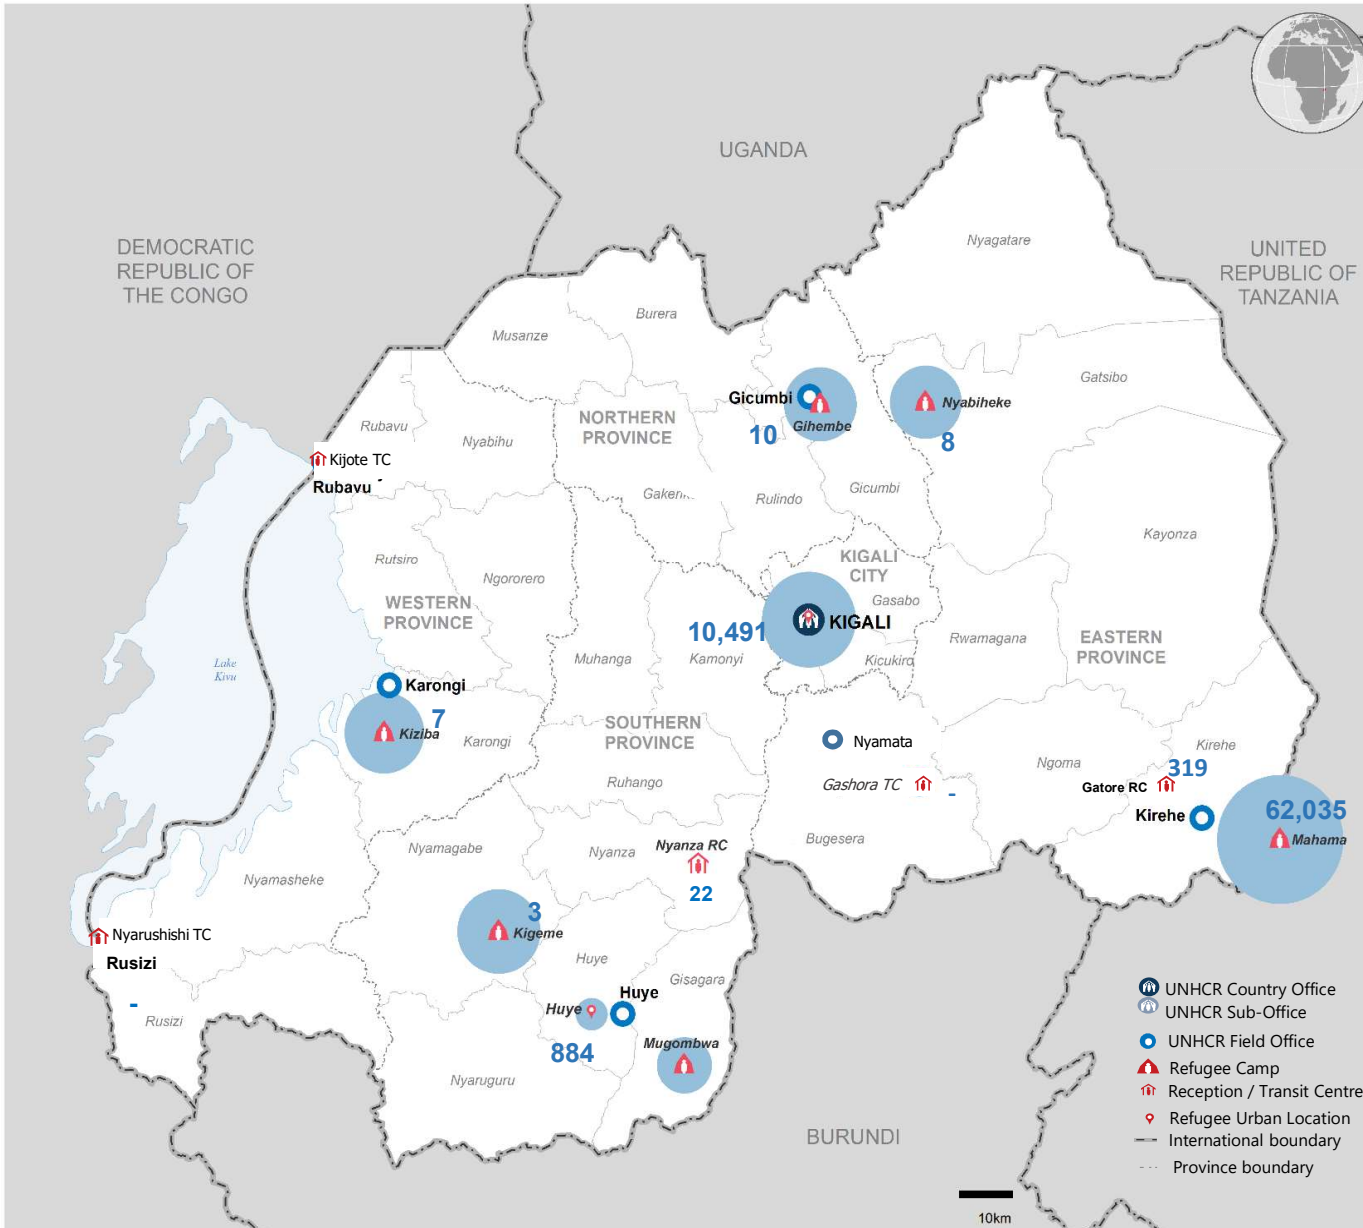

Rwanda
Burundian Population
as of 29th February 2020

Population Figures

Burundian Population	73,779
Households	27,494
Group Registered	1,176
Refugees	71,885
Asylum Seekers	77
Others	1,817

Age Breakdown

Urban Vs Camp

Province of origin

The boundaries and names shown and the designations used on this map do not imply official endorsement or acceptance by the United Nations