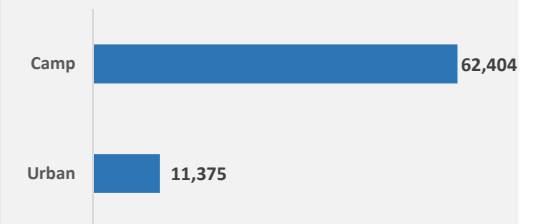

Rwanda
Burundian Population
as of 29th February 2020

Population Figures

Burundian Population	73,779
Households	27,494
Group Registered	1,176
Refugees	71,885
Asylum Seekers	77
Others	1,817

Age Breakdown

Urban Vs Camp