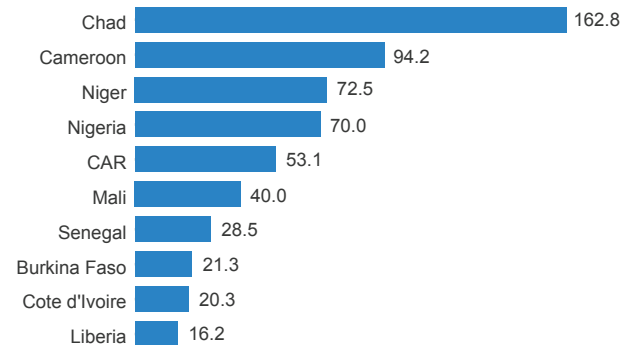

WEST AND CENTRAL AFRICA

UNHCR Population of Concern

At a Glance | end-2016

5.6 million people of concern

74% of all refugees came from only three countries

Trend of IDP and Refugee Populations | 2010-2016 (in millions)

UNHCR budget by country (top 10) | 2017 (in millions USD)

Size of IDP and Refugee Populations | end-2016

The boundaries and names shown and the designations used on this map do not imply official endorsement or acceptance by the United Nations.