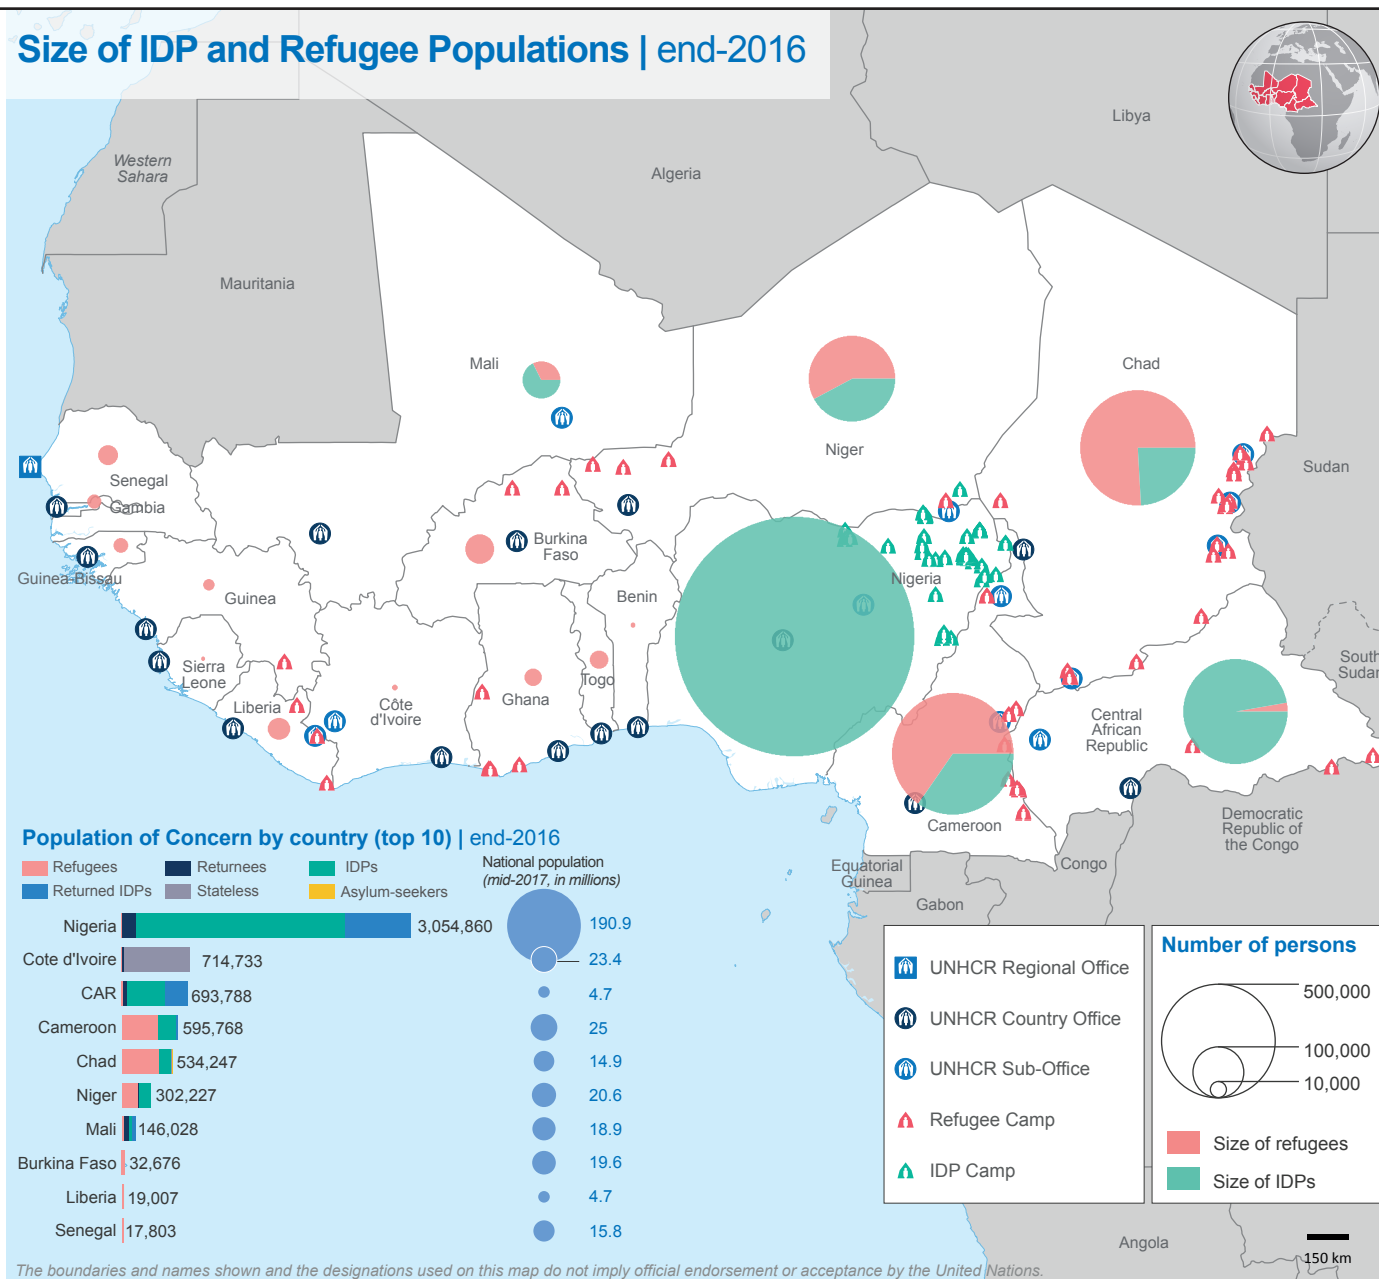

Size of IDP and Refugee Populations | end-2016

The boundaries and names shown and the designations used on this map do not imply official endorsement or acceptance by the United Nations.