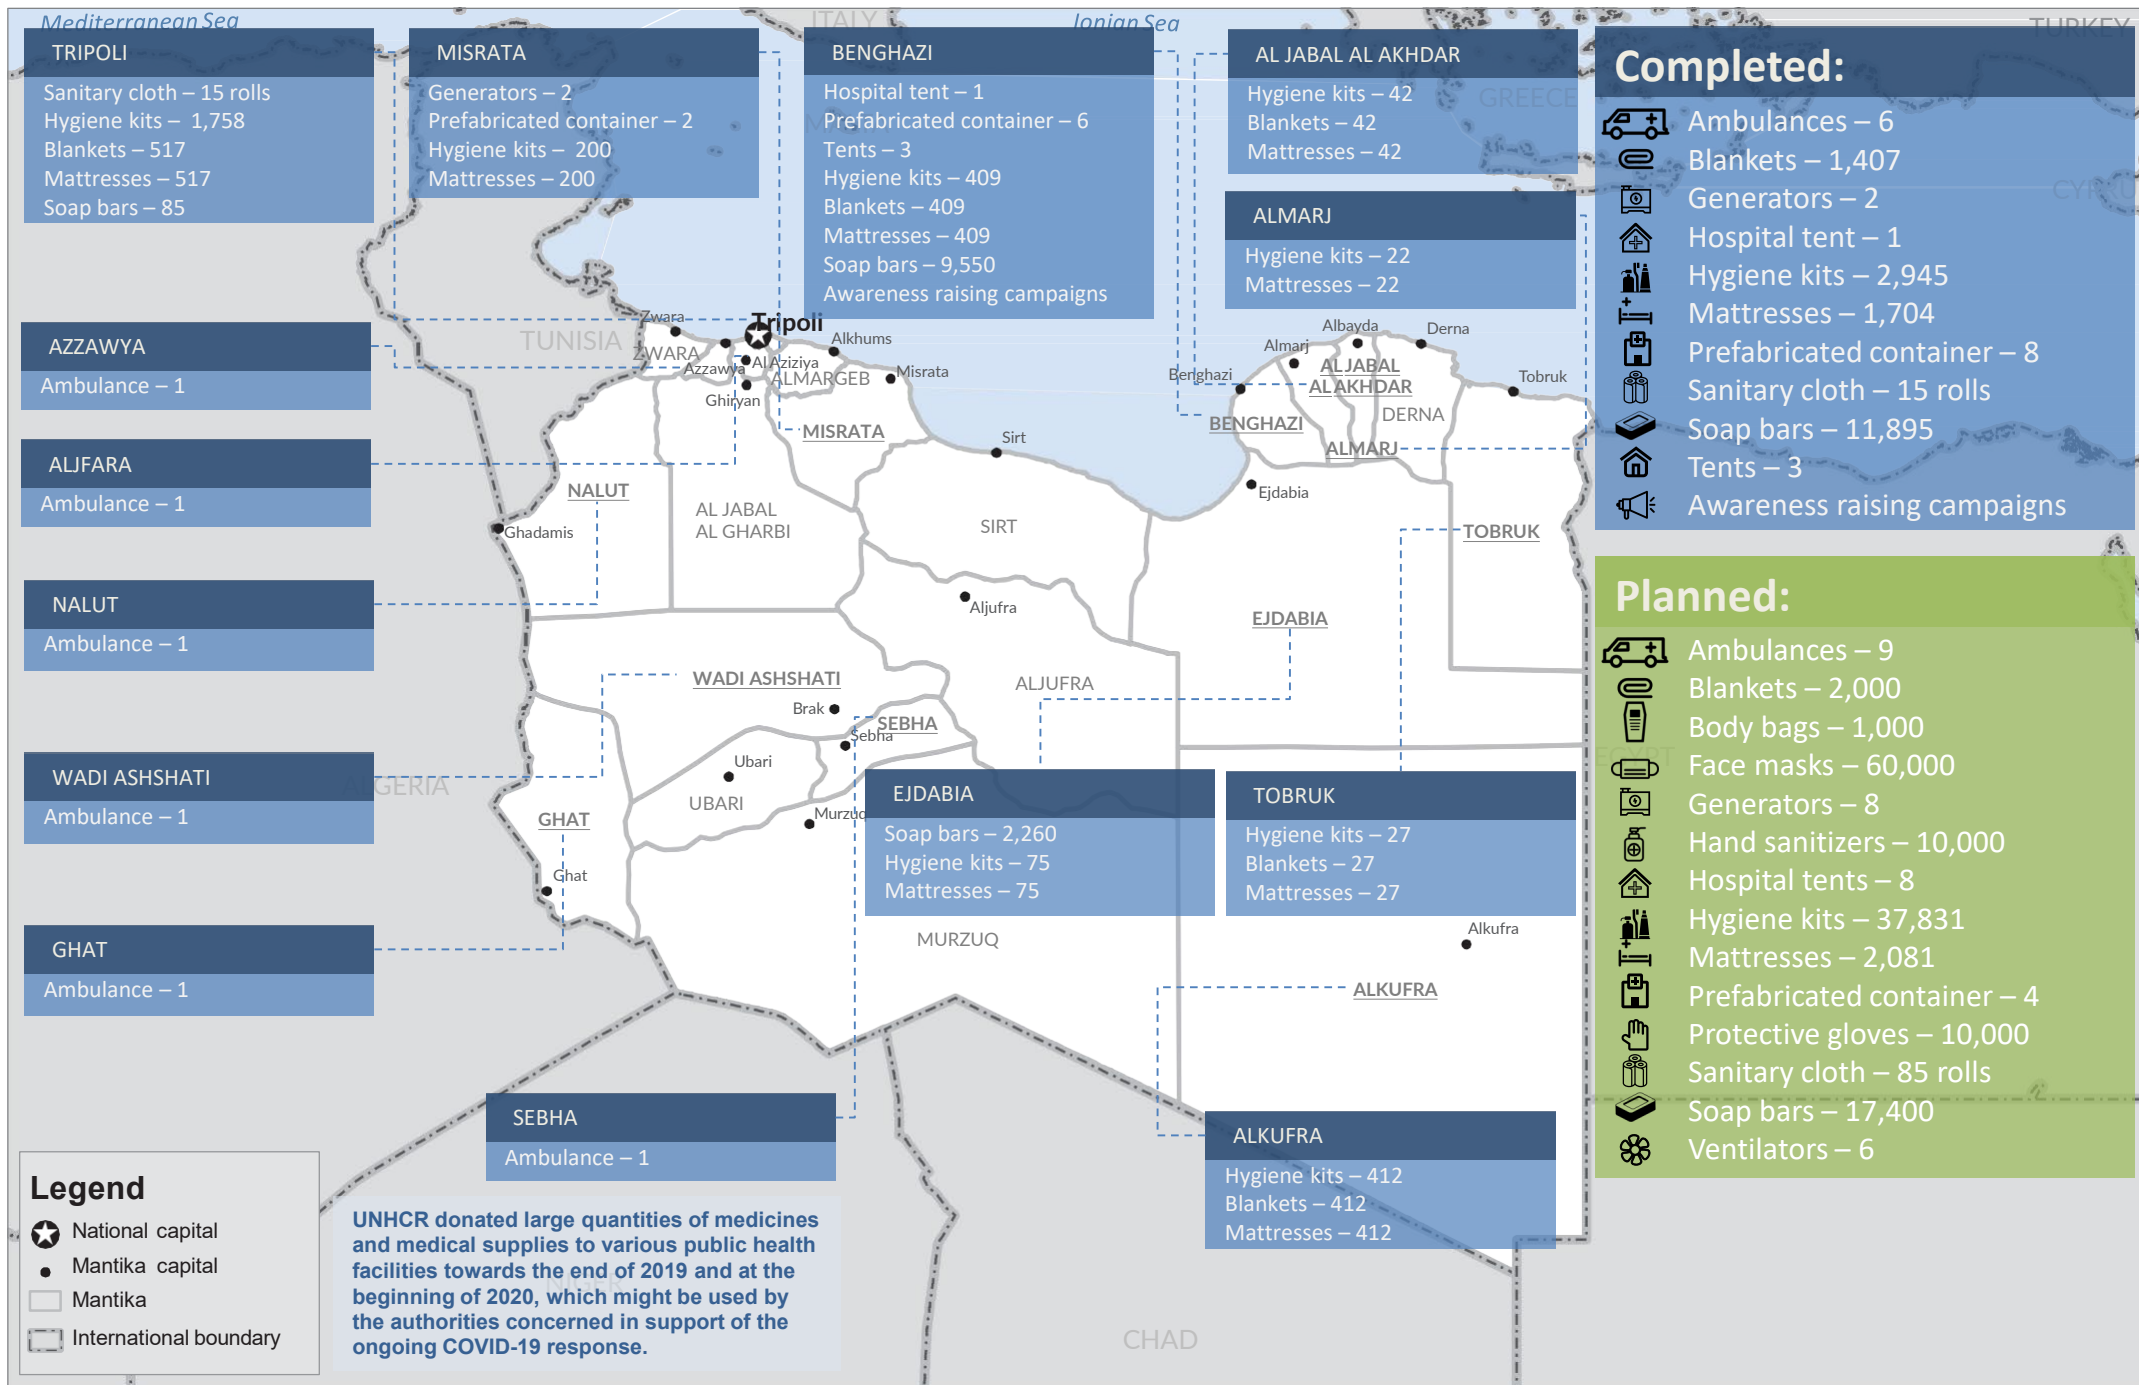

UNHCR LIBYA: Support to COVID-19 Response

16 March – 22 May 2020

The boundaries and names shown and the designations used on this map do not imply official endorsement or acceptance by the United Nations.