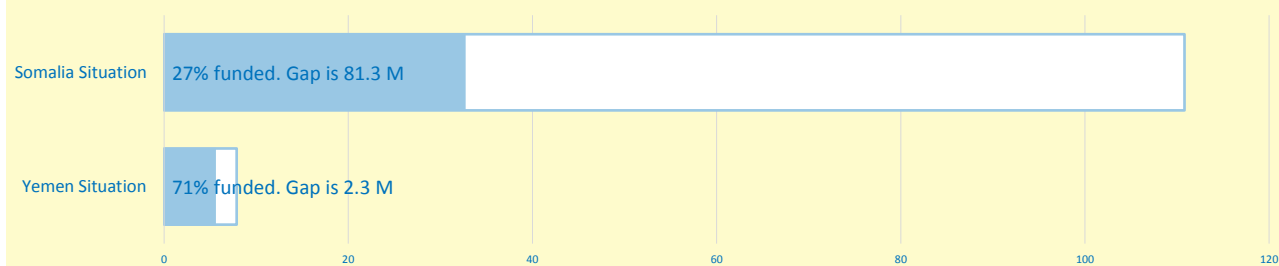

Funding gap by situation

Details of contributions for Somalia

Donor	Country / Regular Programme	Somalia Situation	Yemen Situation	Total
United States of America		8,300,000		16,280,000
Japan			10,544,000	10,544,000
European Union		3,446,654	1,083,690	4,530,344
CERF		775,841	2,074,193	2,850,034
Saudi Arabia			2,404,000	2,404,000
Germany		2,254,791		2,254,791
France		1,737,242		1,737,242
Sweden		1,106,317		1,106,317
Priv Donors Germany		1,060,445		1,060,445
MBC Group		1,000,000		1,000,000
Canada		557,621		557,621
UN Peacebuilding Fund		500,000		500,000
GSK		244,798		244,798
Priv Donors Switzerland		57,840		57,840
Priv Donors Italy		96		96
Total	10,021,778	29,543,868	5,561,883	45,127,529

Special thanks to the major donors of unrestricted and regional funds

United States of America (95 M) | Sweden (76 M) | Netherlands (52 M) | Norway (41 M) | Priv Donors Spain (24 M) | Denmark (23 M) | Australia (19 M) | Canada (16 M) | Switzerland (15 M) | France (14 M) | Germany (12 M) | Priv Donors Republic of Korea (12 M)

Thanks to other donors of unrestricted and regional funds

Algeria | Austria | Belgium | Bosnia and Herzegovina | Chile | Costa Rica | Estonia | Finland | Iceland | Indonesia | Ireland | Korea | Kuwait | Lithuania | Luxembourg | Malta | Monaco | Morocco | New Zealand | Qatar | Singapore | Sri Lanka | Thailand | Turkey | United Arab Emirates | Uruguay | Zambia | Private Donors

Notes:

1. The total of contributions received includes the programme support component.
2. All financial information contained in this funding update is indicative and does not constitute official UNHCR financial reporting.
3. Unrestricted and regional funds mentioned above include all sub-regional and regional contributions worldwide.